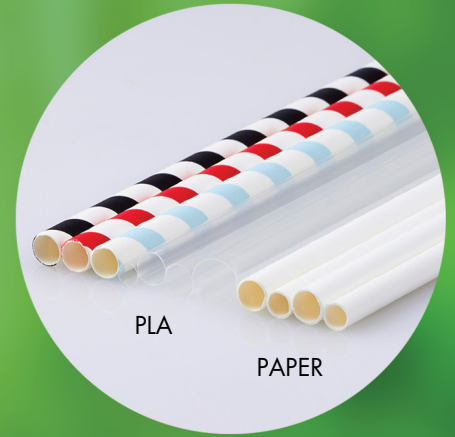

Karat
earth®

ECO-FRIENDLY DISPOSABLE FOODSERVICE PRODUCTS

Select products are **Cedar Grove** and/or **CMA certified**.

PLA

PAPER